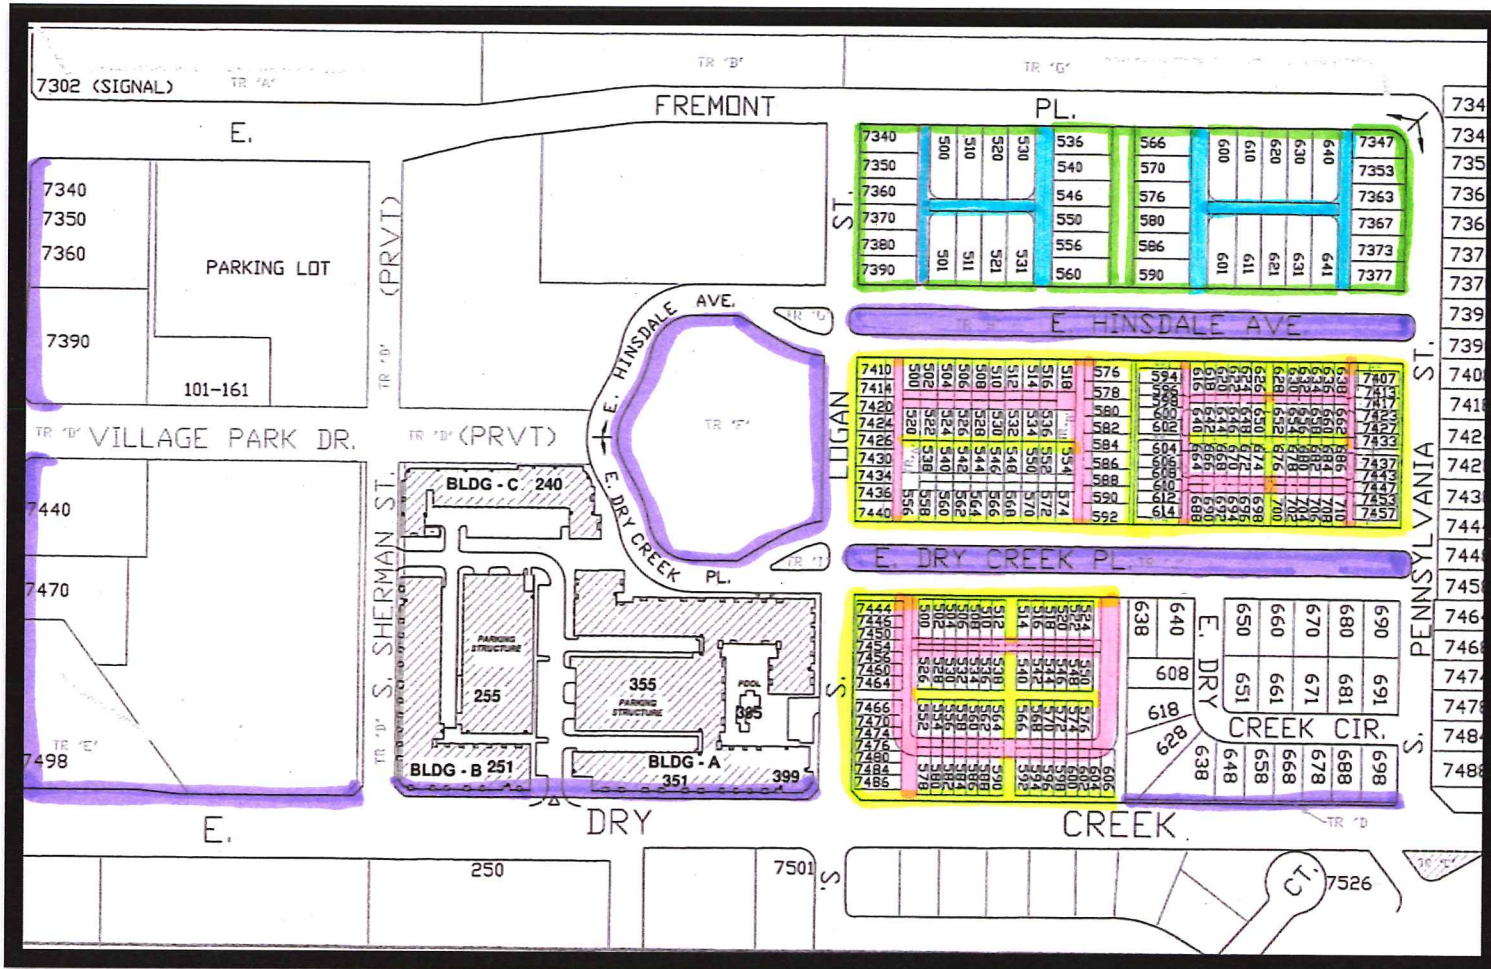

LITTLETON VILLAGE MD NOS. 1-3

2018 SNOW REMOVAL MAP

SNOW REMOVAL TO BE COMPLETED BY BRIGHTVIEW IN THESE AREAS:

- COMMON AREA
- TO FRONT DOOR
- EXTERIOR SIDEWALK*
- ALLEY & DRIVEWAY APRON
- ALLEY ONLY (NOT DRIVEWAY)

*Homeowner is responsible for outer sidewalk to door portion